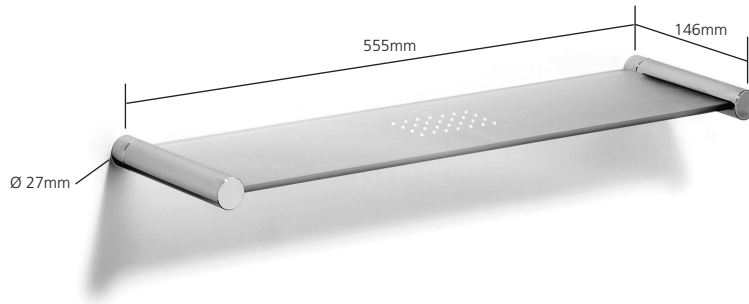

N5113 Glass shelf

Finishes: Chrome, Polished nickel, Stainless steel finish, Matt black

UK and Worldwide Customer Service Team:
+44 (0)121 766 4200
www.samuel-heath.co.uk

USA Customer Service Team:
www.samuel-heath.com