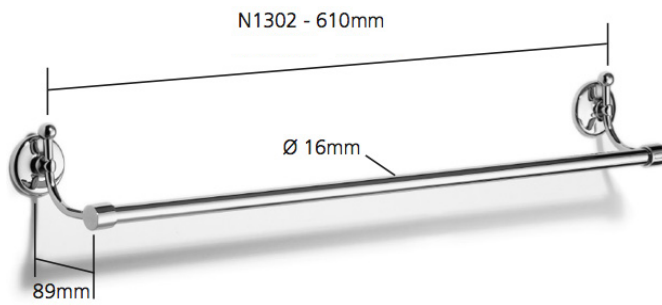

N1302 Towel rail

Finishes: Chrome, Polished Nickel, Antique Gold, Stainless Steel Finish

UK and Worldwide Customer Service Team:
+44 (0)121 766 4200
www.samuel-heath.co.uk

USA Customer Service Team:
www.samuel-heath.com