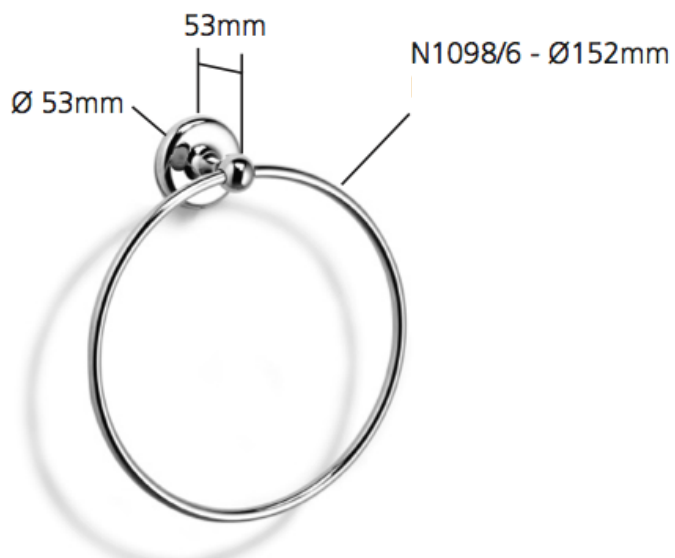

N1098-6 Towel ring

Finishes: Polished Brass, Chrome, Polished Nickel, Antique Gold, Stainless Steel Finish

UK and Worldwide Customer Service Team:
+44 (0)121 766 4200
www.samuel-heath.co.uk

USA Customer Service Team:
www.samuel-heath.com