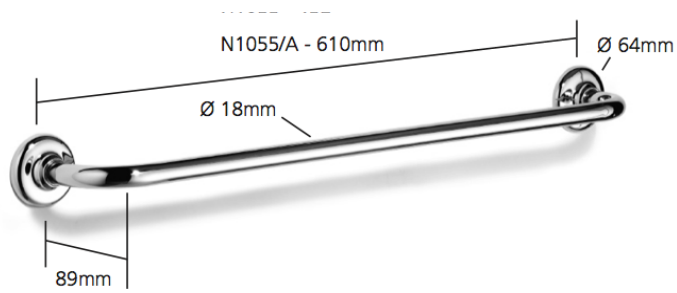

## N1055-A Towel rail

Finishes: Polished Brass, Chrome, Polished Nickel, Antique Gold, Stainless Steel Finish

UK and Worldwide Customer Service Team:  
+44 (0)121 766 4200  
[www.samuel-heath.co.uk](http://www.samuel-heath.co.uk)